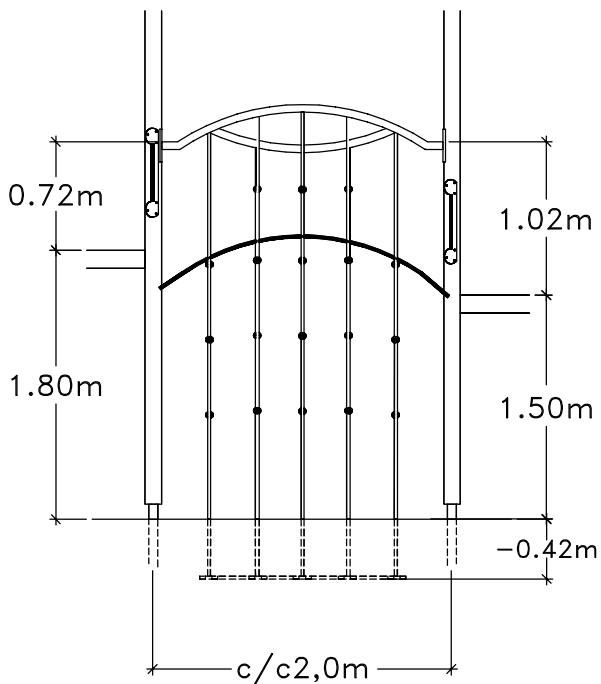

ALT. 3

HAGS		ANEBY, SWEDEN	
		+46(0)380-47300	
		www.hags.com	
Climbing Jungle			
420 745 10			
2(2)			
	TJ		MN
			2010-09-22
			1