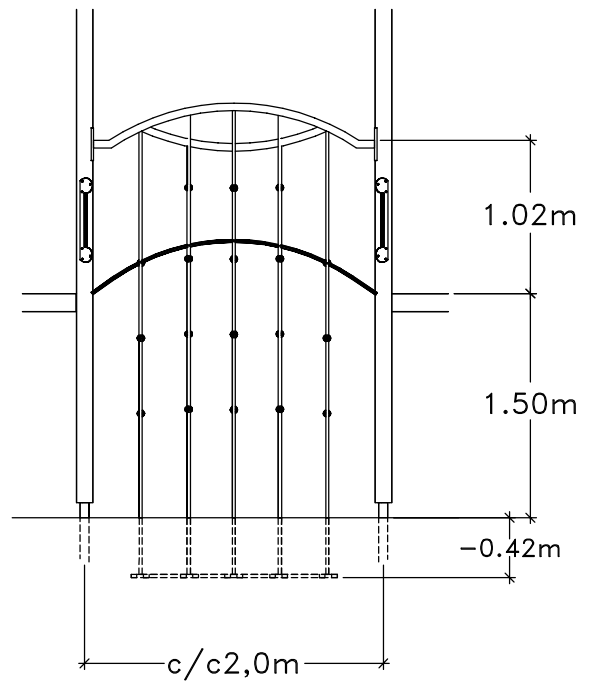

ALT. 1

ALT. 2

ALT. 3

HAGS		ANEBY, SWEDEN	
		+46(0)380-47300	
		www.hags.com	
Climbing Jungle			
420 745 10			
2(2)			
	TJ		MN
			2010-09-22
			1