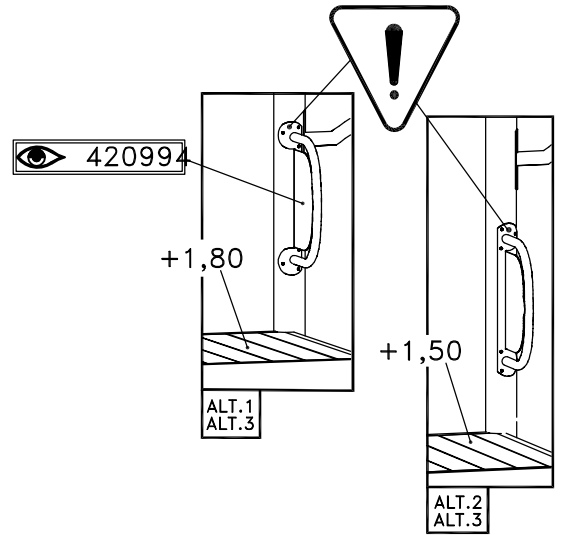

ALT. 1

ALT. 2

ALT. 3

HAGS		ANEBY, SWEDEN	
		+46(0)380-47300	
		www.hags.com	
Climbing Jungle			
420 745 10			
2(2)			
	TJ		MN
			2010-09-22
			1