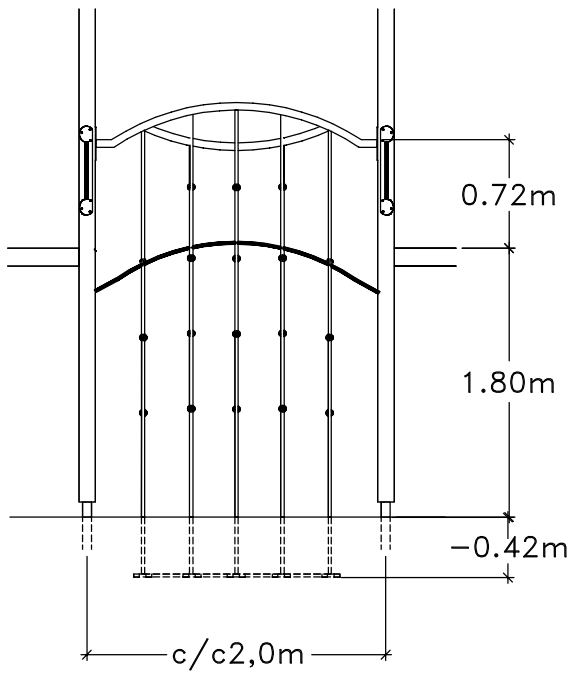

ALT. 1

ALT. 2

ALT. 3

HAGS		ANEBY, SWEDEN	
		+46(0)380-47300	
		www.hags.com	
Climbing Jungle			
420 745 10			
2(2)			
	TJ		MN
			2010-09-22
			1